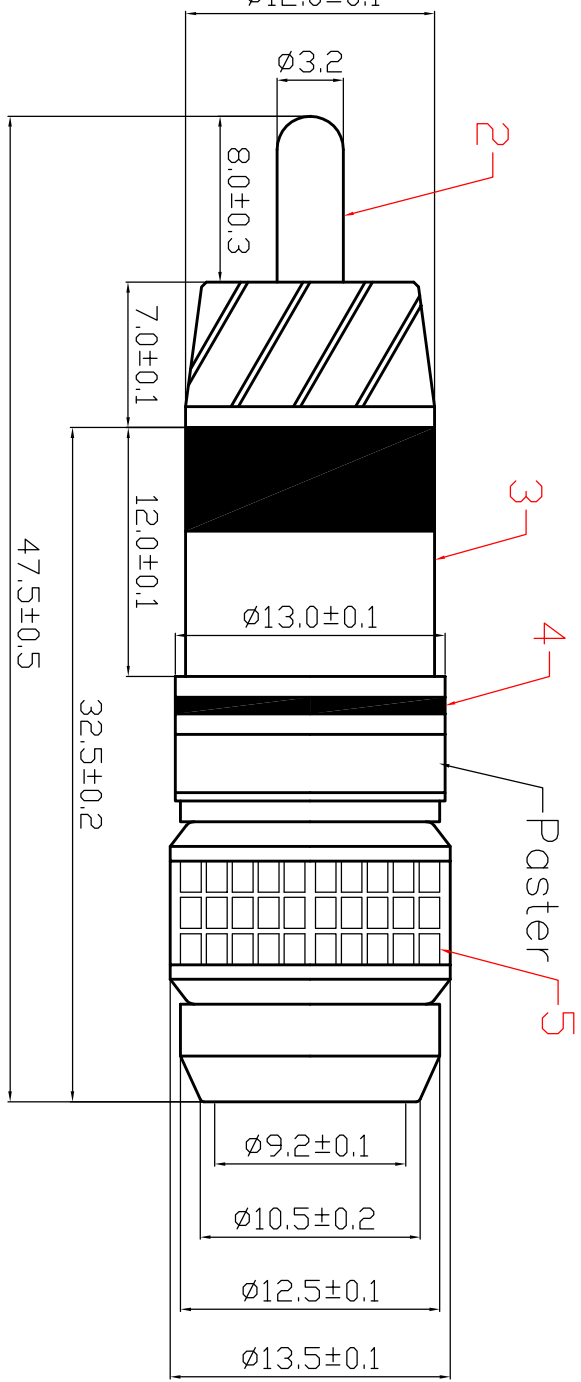

Ø12.0±0.1

8	INSIDE HOSE	PVC
7	CRIMPING PATCH	BRASS
6	BODY	BRASS
5	PLASTIC SUITE	PVC
4	PLASTIC RING	PVC
3	SHELL	BRASS
2	PIN	BRASS
1	DIELECTRIC	POM
ITEM	DESIGNATION	MATERIAL
REV	PART NO. & SAMPLE NO.	DATE
A	JR-0594A	
B		

TOLERANCE	0 - 10 10 - 99 100 - 999 1000 - 9999 10000 - 99999	±0.05 ±0.5 ±10.0 ±100.00 ±1000.00
SIGNATURES	DRAFT: YangYongRui CHECKED: HuGongXue	DATE: 06.06.29
APPROVAL:		

SHEET	OF	SCALE	UNIT	REV
		1:1	mm	Ø