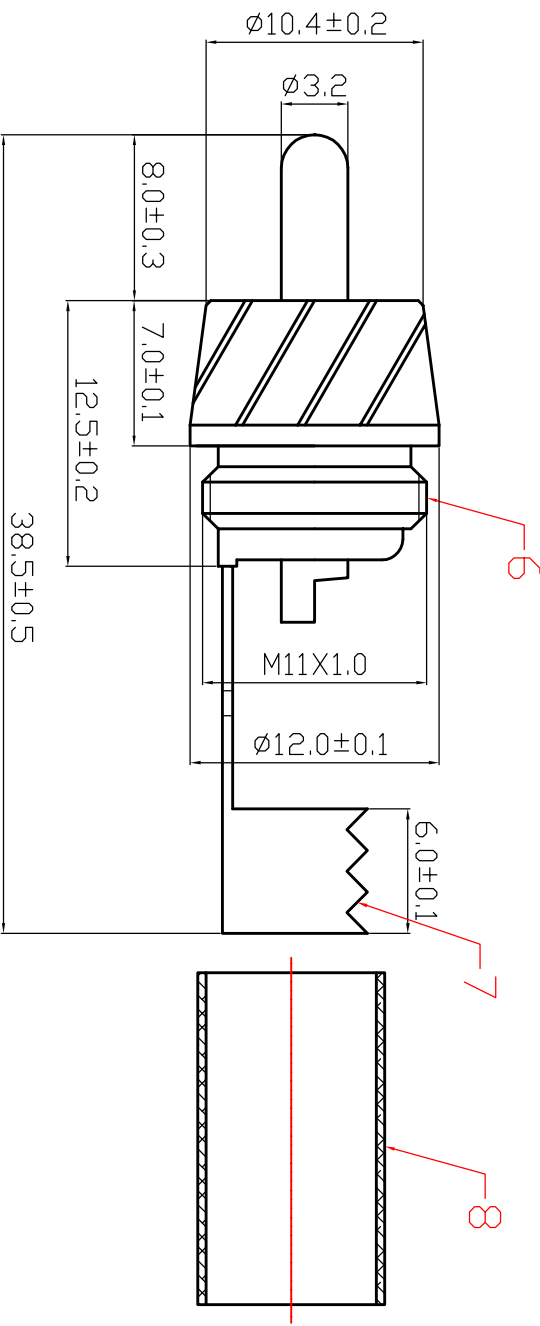

Ø12.0±0.1

8	INSIDE HOSE	PVC
7	CRIMPING PATCH	BRASS
6	BODY	BRASS
5	PLASTIC SUITE	PVC
4	PLASTIC RING	PVC
3	SHELL	BRASS
2	PIN	BRASS
1	DIELECTRIC	POM
ITEM	DESIGNATION	MATERIAL
REV	PART NO. & SAMPLE NO.	DATE
A	JR-0594A	
B		

TOLERANCE	0 - 10 10 - 99 100 - 999 1000 - 9999 10000 - 99999	±0.05 ±0.5 ±10.0 ±100.00 ±1000.00
SIGNATURES	DRAFT: YangYongRui CHECKED: HuGongXue	DATE: 06.06.29
APPROVAL:		

SHEET	OF	SCALE	UNIT	REV
		1:1	mm	Ø